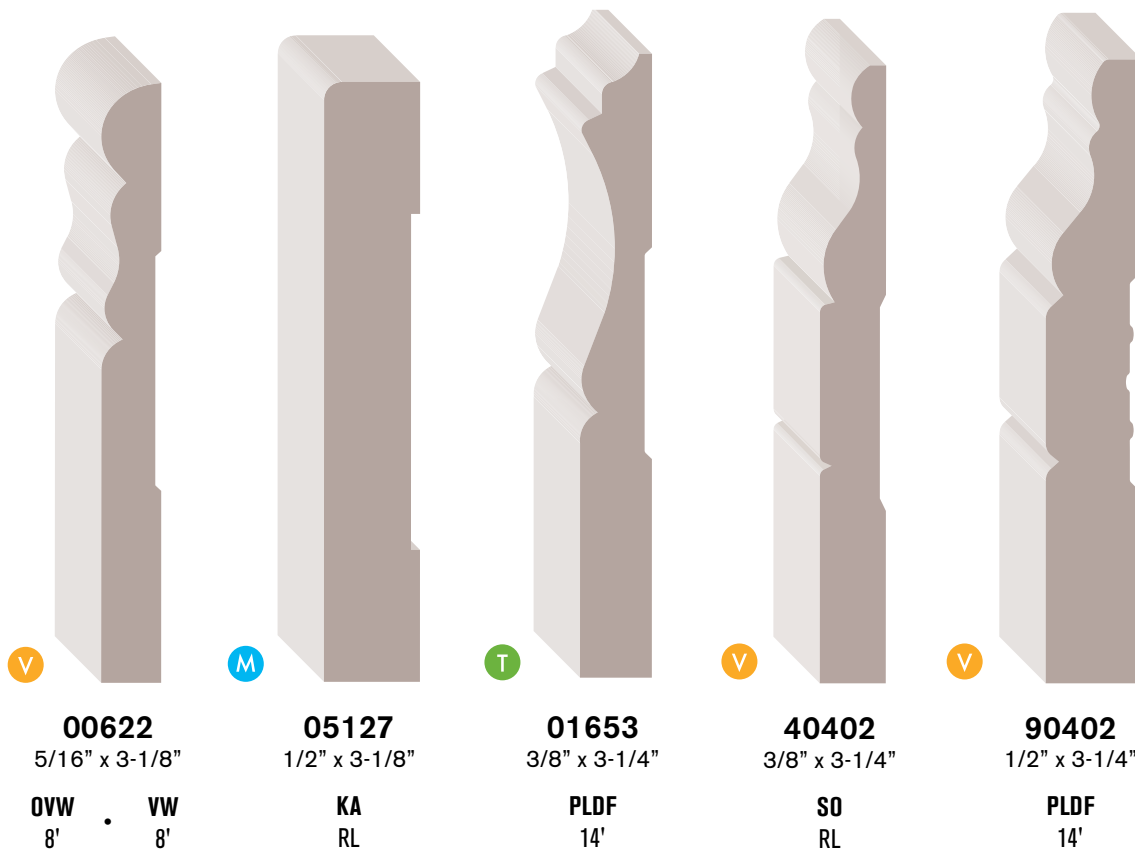

BASEBOARD

BASEBOARD

T

90623
1/2" x 3-1/4"

PLDF • DECO
16' • 16'

E

90389
5/8" x 3-1/4"

PLDF
14'