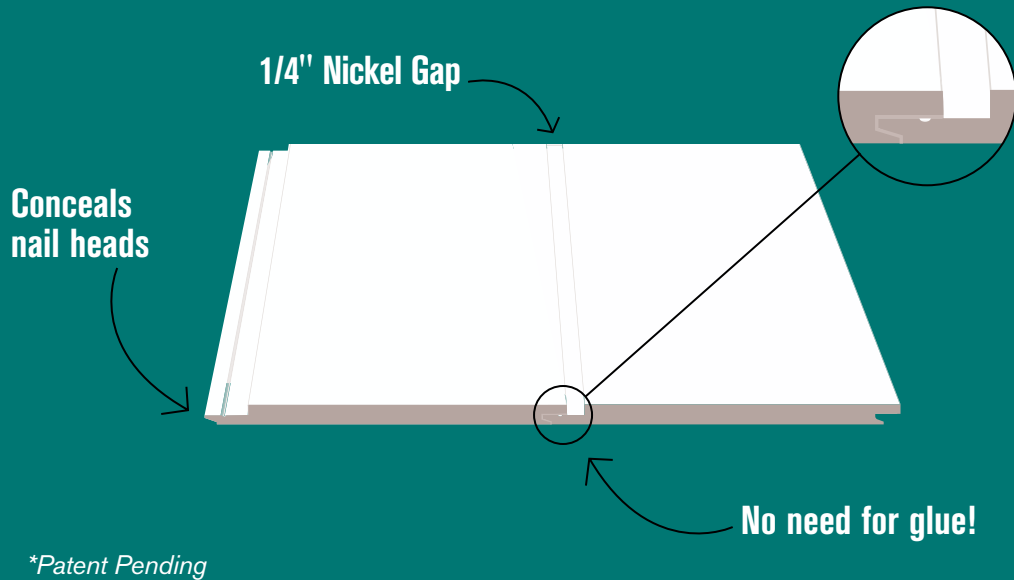

SHIPLAP

Ship Lap creates a three dimensional effect that is both elegant and modern. With its straight lines and square grooves, it provides relief to bare walls while still keeping a bright and warm feel.

The options are limitless. Whether you are applying Ship Lap to walls or ceilings, you can create the look and feel you desire for your home!

FEATURES

- Elongated tongue conceals nail heads for fastening
- Special joint allows locking between two pieces – no glue needed!