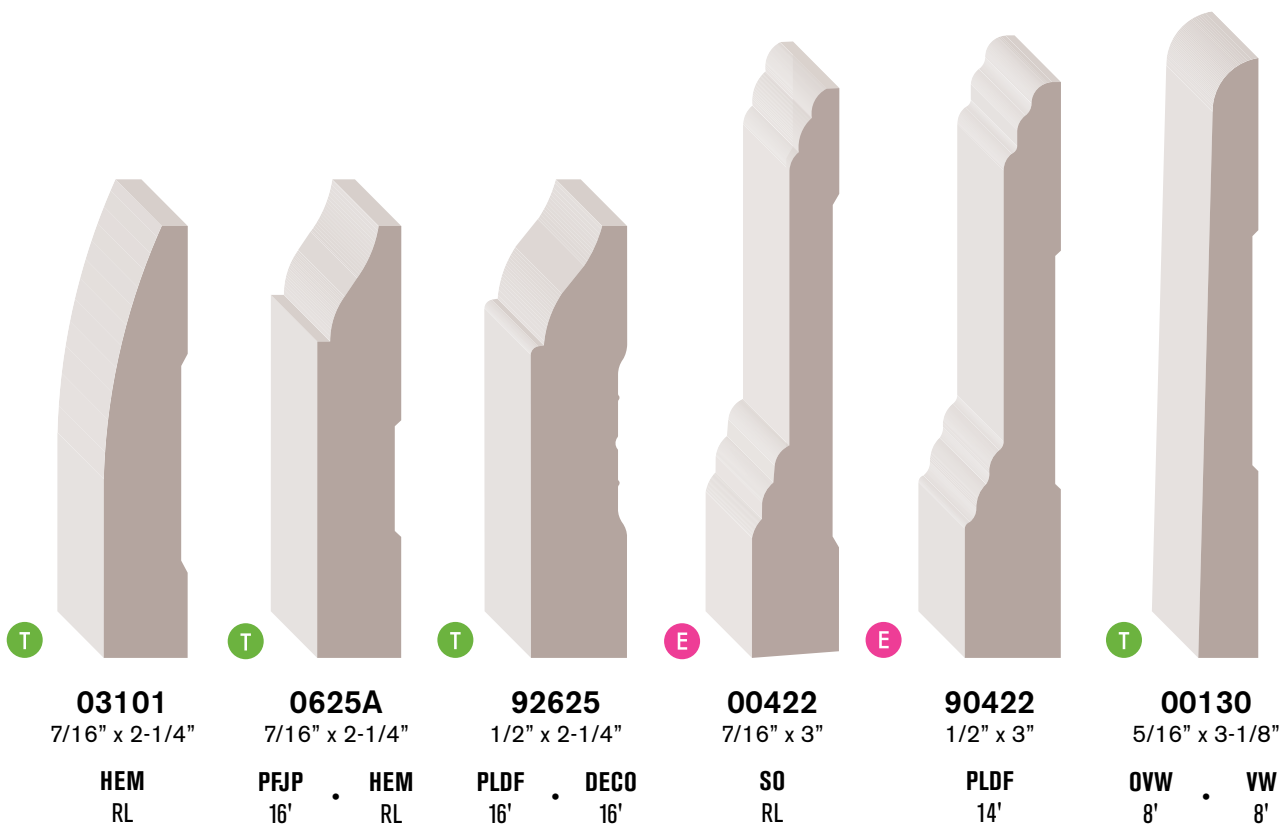

BASEBOARD

BASEBOARD

T

90623
1/2" x 3-1/4"

PLDF • DECO
16' • 16'

E

90389
5/8" x 3-1/4"

PLDF
14'